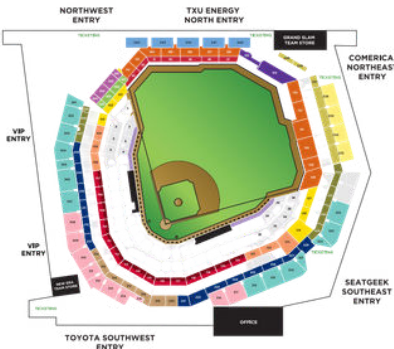

MILITARY APPRECIATION DAYS

2026 SEATING AREAS	REG	ALL-STAR	ROOKIE	JULY 4	SEP 20
Select Infield Mezzanine	199	181	167	150.4	186
Infield Mezzanine	188	171	159	193	176
Corner Box	188	163	140	193	168
All You Can Eat	168	156	150	173	161
Mezzanine	167	153	138	172	158
Corner Mezzanine	153	140	130	158	145
Infield Pavilion	150	140	136	165	148
Baseline Pavilion	145	134	128	150	139
Outfield Mezzanine	141	134	128	146	139
Corner Pavilion	130	126	119	135	131
Outfield Pavilion	137	127	118	142	132
Upper Box	137	119	115	142	124
Upper Reserved	129	117	114	134	122

SURCHARGE:
Tickets $70 or above-add $7 per ticket
Tickets $69 or under-add $5 per ticket